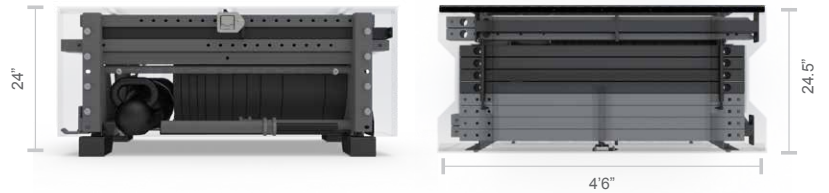

DUAL RACK

COMPONENTS AND EQUIPMENT

Available in a light package (storage box, rigs and attachments), or heavy package (all items in the light package, plus equipment). Custom equipment packages are available upon request.

	SINGLE	DUAL
INTEGRATED STORAGE	QUANTITY	QUANTITY
SQUAT RACK	1	2
PULL-UP STATIONS	1	2
NUMBER OF PEOPLE	6	8
ATTACHMENTS	QUANTITY	QUANTITY
J-CUPS/STEEL (SET)	1	2
DIP BAR	1	1
EQUIPMENT FOR HEAVY PACKAGE	QUANTITY	QUANTITY
STRENGTH		
MEDICINE BALL 10 LB 9"	1	1
KETTLEBELL 12KG	1	1
KETTLEBELL 18KG	1	1
MULTI-PIECE OLYMPIC BARBELLS	1	2
10 LB BUMPER PLATES (PAIR)	1	2
25 LB BUMPER PLATES (PAIR)	1	2
45 LB BUMPER PLATES (PAIR)	1	2
SPRING COLLARS	1	2
CHALK BAG	1	1
BODY WEIGHT AND CONDITIONING		
BATTLING ROPE	1	1
SUSPENSION TRAINER	1	1
RECOVERY AND MOBILITY		
MOBILITY BANDS - LIGHT	1	1
MOBILITY BANDS - HEAVY	1	1
LACROSSE BALL	1	1
SPEED AND AGILITY		
JUMP ROPE	1	1