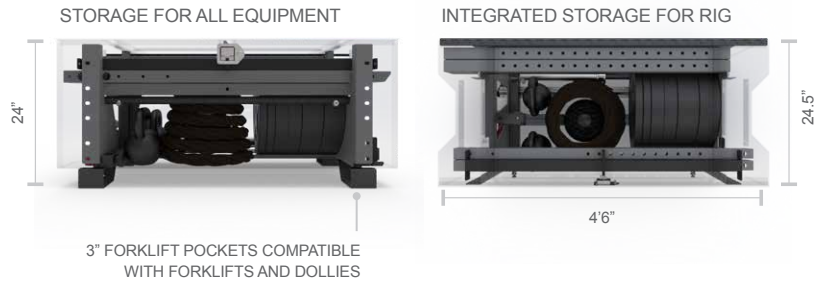

GYM BOX

DETAILS

BRANDING: BEAVERFIT BLACK BOX AND POWDER COATED PULL UP BAR, BEAVERFIT GRAY UPRIGHTS AND BRANDING PLATE.

- MAX LOAD WEIGHT: 350 LBS
- MAX PULL UP BAR WEIGHT: 350 LBS
- STORAGE BOX EMPTY: 210 LBS
- STORAGE BOX + SINGLE RACK: 335 LBS
- STORAGE BOX + SINGLE RACK + ACCESSORIES: 660 LBS
- STORAGE BOX + DUAL RACK: 460 LBS
- STORAGE BOX+ DUAL RACK + ACCESSORIES: 980 LBS

SINGLE RACK