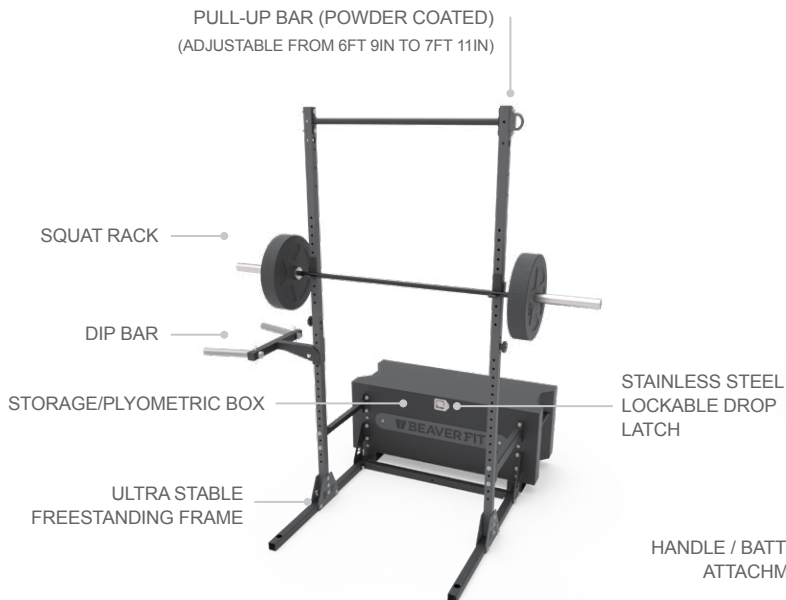

GYM BOX: SINGLE / DUAL RACK

BEAVERFIT™ DAM STRONG

- TRAIN UP TO 6 (SINGLE) OR 8 (DUAL) ATHLETES
- FREESTANDING
- BUILT FOR THE OUDOORS (E-COATED + POWDER COATED)
- ULTRA STABLE, LIGHTER WEIGHT, PATENTED DESIGN (11 GAUGE STEEL WITH 2X2 TUBING)
- INTEGRATED STORAGE FOR RACKS AND EQUIPMENT

THE BEAVERFIT GYM BOXES feature a unique patented design, which attaches a squat rack to a storage box enabling a multi-modality fitness experience within a small footprint and without the need to bolt into the ground.

SINGLE RACK

DUAL RACK

BEAVERFITUSA.COM

CONTACT US FOR MORE PRODUCT INFORMATION:
SALES@BEAVERFITUSA.COM

GYM BOX

DETAILS

BRANDING: BEAVERFIT BLACK BOX AND POWDER COATED PULL UP BAR, BEAVERFIT GRAY UPRIGHTS AND BRANDING PLATE.

- MAX LOAD WEIGHT: 350 LBS
- MAX PULL UP BAR WEIGHT: 350 LBS
- STORAGE BOX EMPTY: 210 LBS
- STORAGE BOX + SINGLE RACK: 335 LBS
- STORAGE BOX + SINGLE RACK + ACCESSORIES: 660 LBS
- STORAGE BOX + DUAL RACK: 460 LBS
- STORAGE BOX+ DUAL RACK + ACCESSORIES: 980 LBS