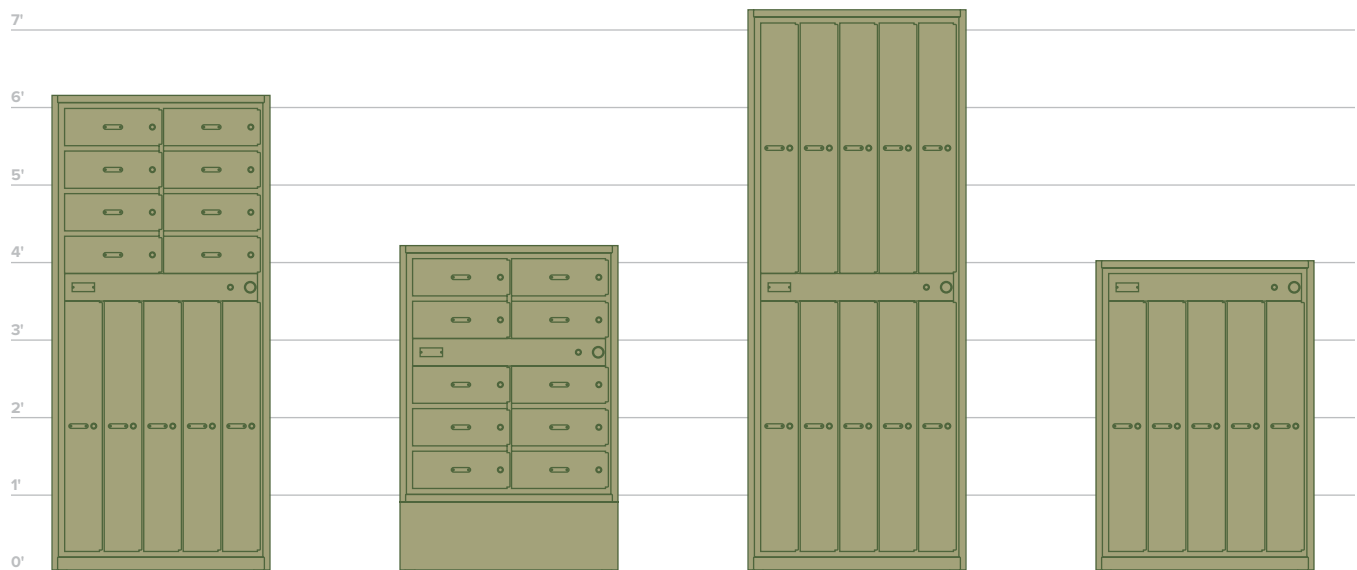

**Thirteen-Compartment
Sidearm & Long Gun Locker**

PART NO. 999-13488

**Ten-Compartment
Sidearm Locker**

PART NO. 999-13489

**Ten-Compartment
Long Gun Locker**

PART NO. 999-13498

**Five-Compartment
Long Gun Locker**

PART NO. 999-13499